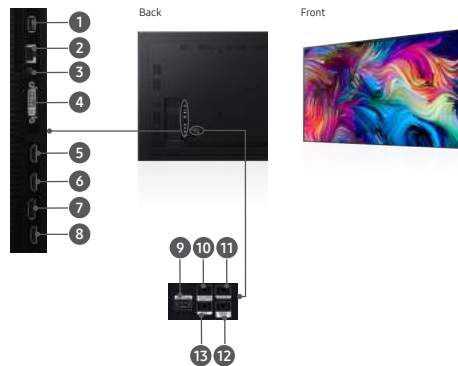

Connectivity

1. USB2.0 (1.0A)
2. RJ45
3. RS232C In
4. DVI / MagicInfo In
5. HDMI In 1 (ARC)
6. HDMI In 2 (Daisy Chain In)
7. DP In (Daisy Chain In)
8. HDMI Out (Daisy Chain Out)
9. USB 2.0 (0.5A)
10. DVI / HDMI Audio In
11. Audio Out
12. RS232C Out
13. IR In

ProCare

Samsung ProCare Indoor Display Solutions

- Fast Track with White Glove Next Business Day¹ Service
  - Includes tech-assisted exchange of display: Technician removes original unit, installs replacement and ships non-working unit to Samsung
- Fast Track Next Business Day Exchange
  - Return shipping label provided, customer returns original unit in new unit's box
- Available on sizes 32"-85"
- 3-5 year terms available

Learn More samsung.com/display samsung.com/business insights.samsung.com

Product Support 1-866-SAM4BIZ

Follow Us youtube.com/samsungbizusa [@SamsungDisplay](https://twitter.com/SamsungDisplay) [@SamsungBizUSA](https://twitter.com/SamsungBizUSA) instagram.com/samsungbusinessusa

SAMSUNG