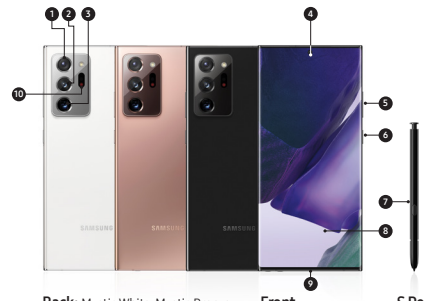

Galaxy Note20 Ultra 5G

Back: Mystic White, Mystic Bronze and Mystic Black Front S Pen

ORDER NOW >

SHOP VERIZON GALAXY NOTE20 5G >

SHOP VERIZON GALAXY NOTE20 ULTRA 5G>

Learn More samsung.com/business insights.samsung.com samsung.com/note20forwork

Product Support 1-866-SAM4BIZ Follow Us youtube.com/samsungbizusa [@SamsungBizUSA](https://twitter.com/SamsungBizUSA)

SAMSUNG | **verizon**

©2020 Samsung Electronics America, Inc. Samsung, Galaxy, Note20 5G, Note20 Ultra 5G, Knox, DeX and Dynamic AMOLED are all trademarks of Samsung Electronics Co., Ltd. Other company names, product names and marks mentioned herein are the property of their respective owners and may be trademarks or registered trademarks. Appearance of devices may vary. Screen images simulated. HHP-VZW-NOTE205GSERIESD5HT-SEP20T