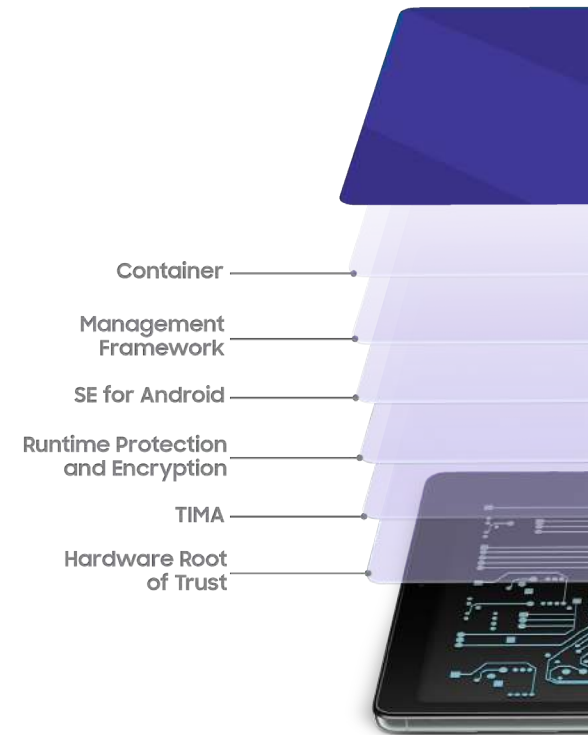

Built for a worry-free workday.

Trusted security, built in.

- Built on the Samsung Knox trusted security platform, the Galaxy Tab A7 Lite provides protection from intrusion, malware and malicious threats.⁴

Stay in sync and in control.

- Knox Suite offers a complete set of cloud-based solutions designed for the mobile workforce.⁵ Easily control your team's devices from end to end.

Total care. Total assurance. Total control.

- Samsung Care+ for Business has your back with hassle-free device repairs, an extended warranty of up to three years with coverage for accidental damages, plus real-time technical support.