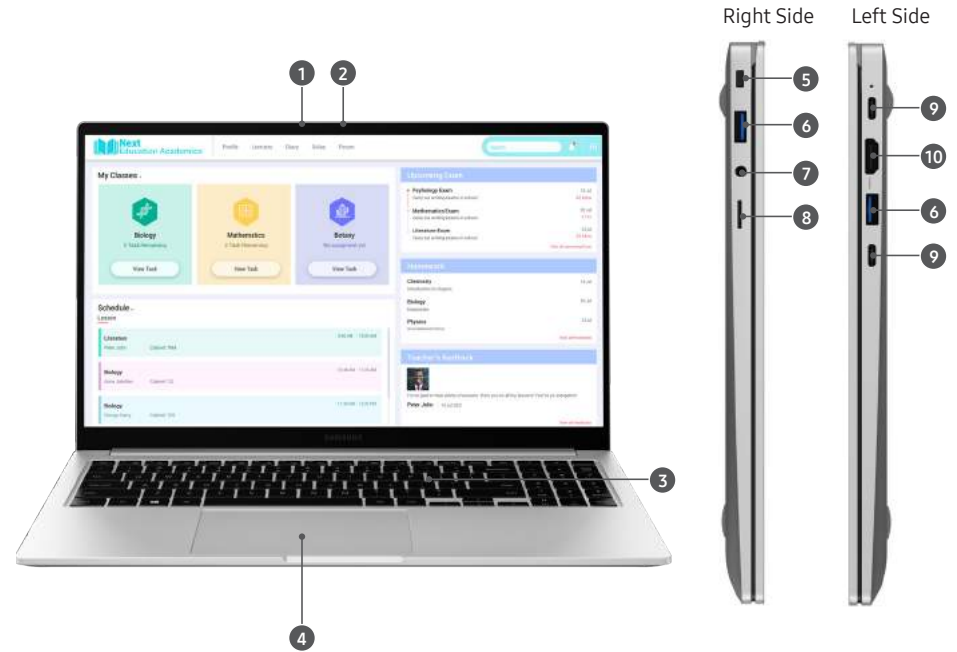

Connectivity

- Digital Mic
- Front Camera
- Keyboard
- Touchpad
- K-Lock Slot
- USB 3.2
- Ear Piece / Headset Jack
- SD Slot
- USB-C Port
- HDMI

Learn More samsung.com/galaxyforbusiness insights.samsung.com samsung.com/galaxybookforbusiness