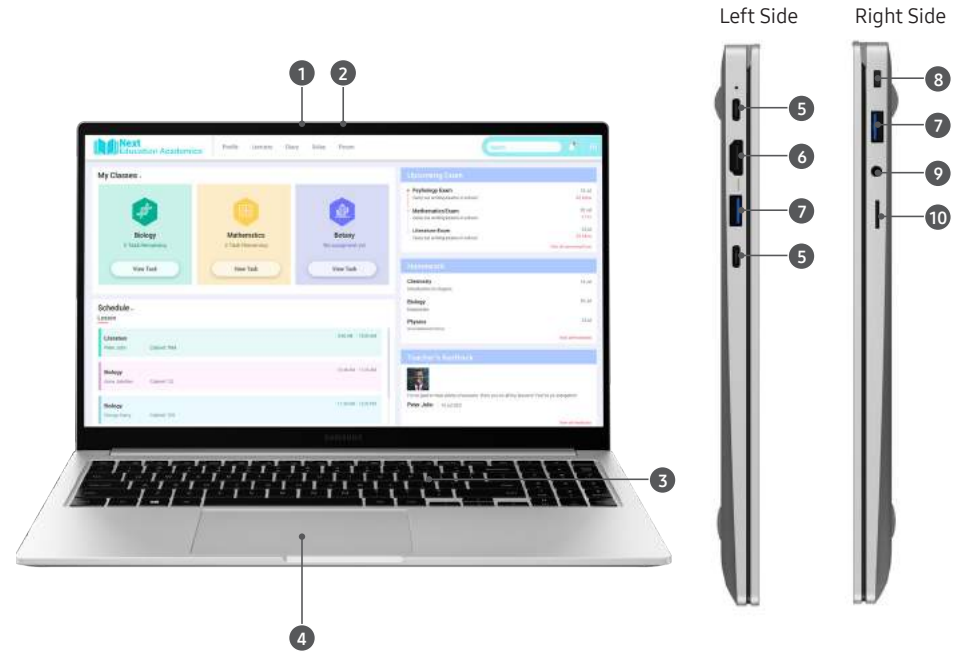

Connectivity

- Digital Mic
- Front Camera
- Keyboard
- Touchpad
- USB-C Port
- HDMI
- USB 3.2
- K-Lock Slot
- Ear Piece / Headset Jack
- SD Slot

Learn More samsung.com/galaxyforbusiness insights.samsung.com samsung.com/galaxybookforbusiness