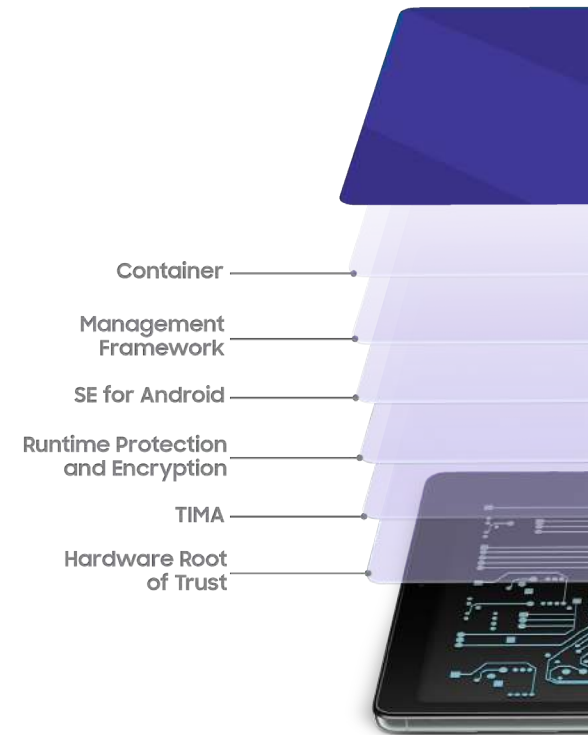

Total care. Total assurance. Total control.

- Samsung Care+ for Business has your back with hassle-free device repairs, an extended warranty of up to three years with coverage for accidental damages, plus real-time technical support.