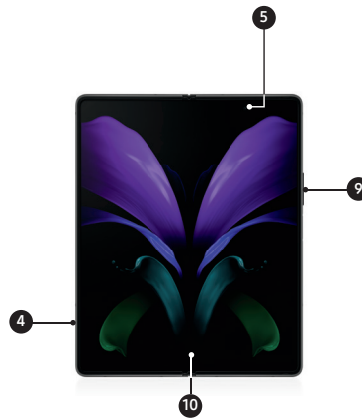

Galaxy Z Fold2 5G
Open Front - Mystic Black