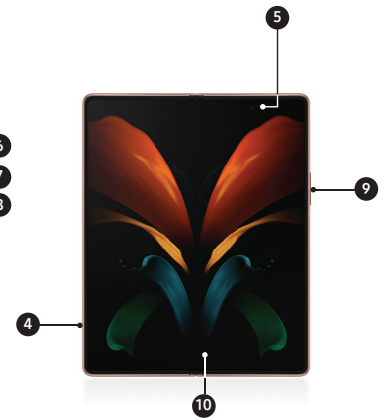

Device Layout

- 12MP Ultra-Wide Camera
- 12MP Wide-Angle Camera
- 12MP Telephoto Camera
- SIM Card
- 10MP Selfie Camera
- Volume Rocker
- Power Button
- Capacitive Fingerprint Sensor
- Lock / Unlock
- QXGA+ Dynamic AMOLED Display

Galaxy Z Fold2 5G
Open Back - Mystic Black

Galaxy Z Fold2 5G
Open Front - Mystic Black

Galaxy Z Fold2 5G
Open Back - Mystic Bronze

Galaxy Z Fold2 5G
Open Front - Mystic Bronze

Learn More samsung.com/business insights.samsung.com samsung.com/b2bmobilephones