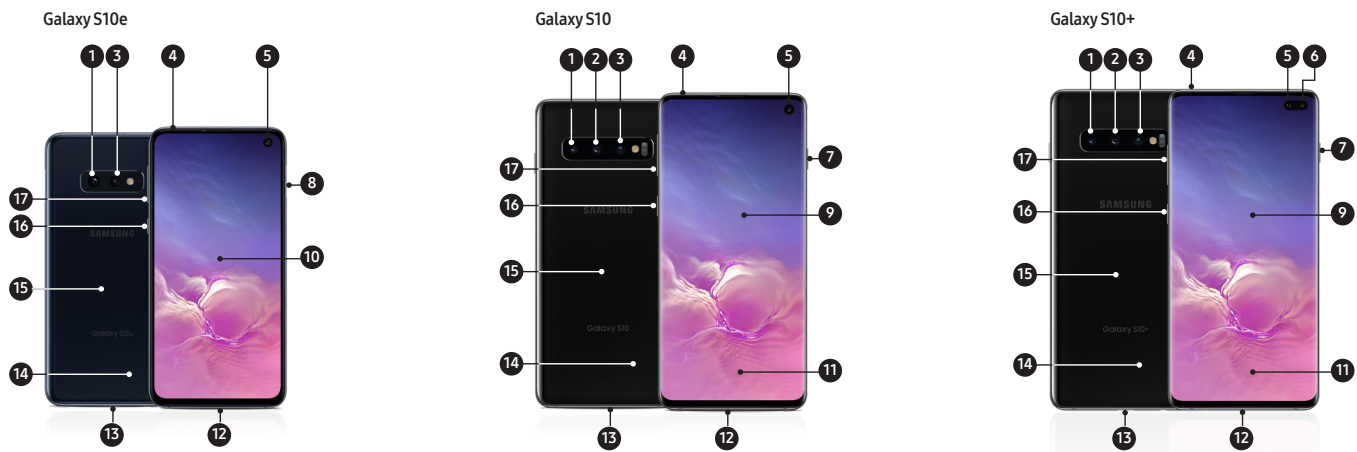

Device Layout

1. 12MP Telephoto Camera
2. 12MP Dual Aperture Camera
3. 16MP Ultra-Wide Camera
4. SIM and microSD Card
5. Front-Facing 10MP Camera
6. 8MP Portrait Camera
7. Power Button
8. Power Button with Electrostatic Fingerprint Sensor
9. Dynamic AMOLED Curved Display
10. Dynamic AMOLED Flat Display
11. In-Screen Ultrasonic Fingerprint
12. USB Type-C
- 3.5mm Earphone Jack
14. Battery
15. Wireless Charging with Wireless Powershare
16. Bixby Button
17. Volume Button

Learn More samsung.com/business insights.samsung.com samsung.com/s10forwork
Product Support 1-866-SAM4BIZ
Follow Us youtube.com/samsungbizusa [@SamsungBizUSA](https://twitter.com/SamsungBizUSA)

SAMSUNG