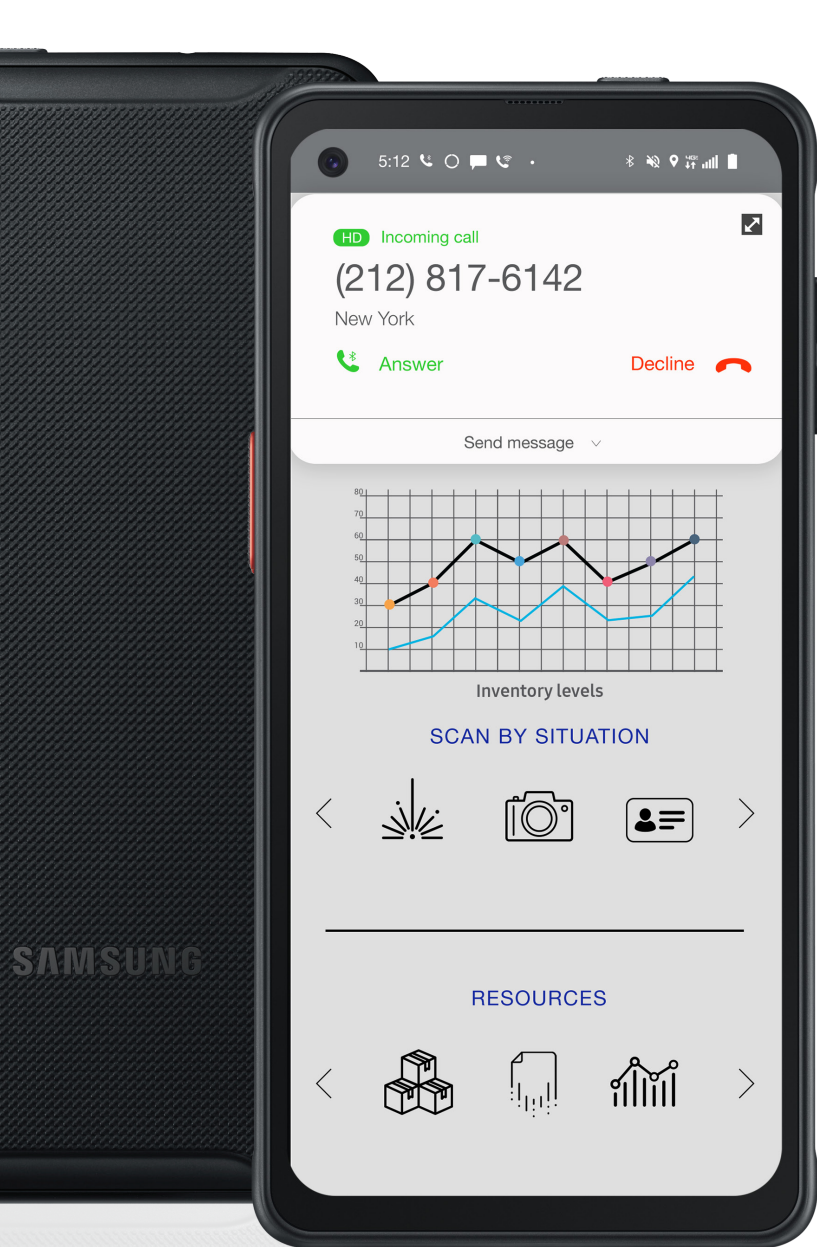

Built like a Beast Without Sacrificing Beauty.

The Galaxy XCover Pro elevates the capability of every team member by enabling them to perform multiple tasks all on one device.

Built tough for hard work.

Built to stand up to challenges the real world dishes out without sacrificing on experience. The XCover Pro provides the ability to do more with a single device, the confidence to work virtually any place, any time and the freedom to customize its capabilities.

Work Almost Anywhere. Without Sacrifice.

Built to stand up to challenges the real world dishes out without sacrificing on experience. The Galaxy XCover Pro is MIL-STD-810G¹ certified, IP-68² rated and can withstand drops from 1.5m.

Edge to Edge screen. Limitless Possibilities.

No need to worry about where your job takes you or how you'll protect your device, the Galaxy XCover Pro is rugged yet elegantly designed. It boasts a 6.3" edge-to-edge display featuring Corning® Gorilla® Glass 5.