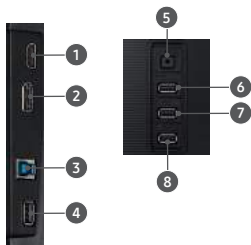

Connectivity

1. HDMI In
2. DisplayPort In
3. PC In
4. USB 2.0
5. Headphone In
6. USB / Service
7. USB 3.0
8. USB 3.0

Learn More

samsung.com/b2bmonitors samsung.com/business insights.samsung.com

Product Support

1-866-SAM4BIZ

Follow Us

youtube.com/samsungbizusa [@SamsungBizUSA](https://twitter.com/SamsungBizUSA)

SAMSUNG