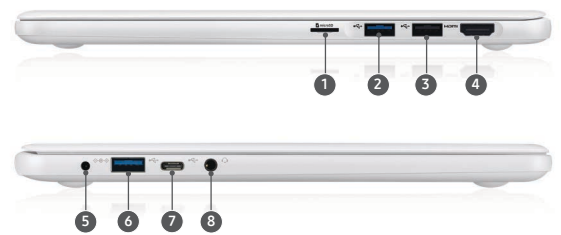

Connectivity

1. MicroSD Card Slot
2. USB 3.0
3. USB 2.0
4. HDMI
5. AC Power
6. USB 3.0
7. USB-C
8. Headphone / Mic Combo

Notebook 9 - 13.3"

Notebook 9 - 15.0"

Learn More

samsung.com/business insights.samsung.com samsung.com/b2blaptops