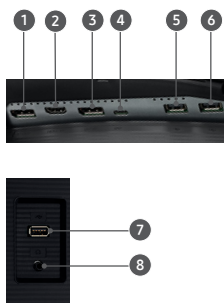

Connectivity

1. DisplayPort Out
2. HDMI In
3. DisplayPort In
4. USB-C
5. USB
6. USB
7. USB
8. Headphone

Learn More

samsung.com/business insights.samsung.com samsung.com/b2bmonitors

Product Support

1-866-SAM4BIZ

Follow Us

[youtube.com/samsungbizusa](https://www.youtube.com/samsungbizusa) [@SamsungBizUSA](https://twitter.com/SamsungBizUSA)

SAMSUNG