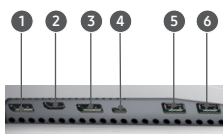

Connectivity

1. DisplayPort Out
2. HDMI In
3. DisplayPort In
4. USB-C
5. USB 1
6. USB 2
7. USB 3
8. Headphones

Learn More

samsung.com/business insights.samsung.com samsung.com/b2bmonitors

Product Support

1-866-SAM4BIZ

Follow Us

youtube.com/samsungbizusa [@SamsungBizUSA](https://twitter.com/SamsungBizUSA)

SAMSUNG