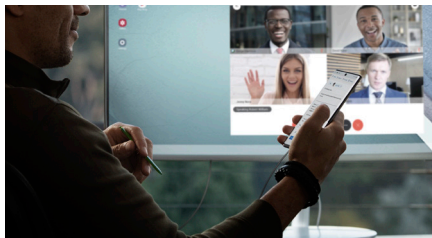

2. Connect with a cable

Connect with a TV or monitor with an HDMI adapter or directly to a USB-C monitor.