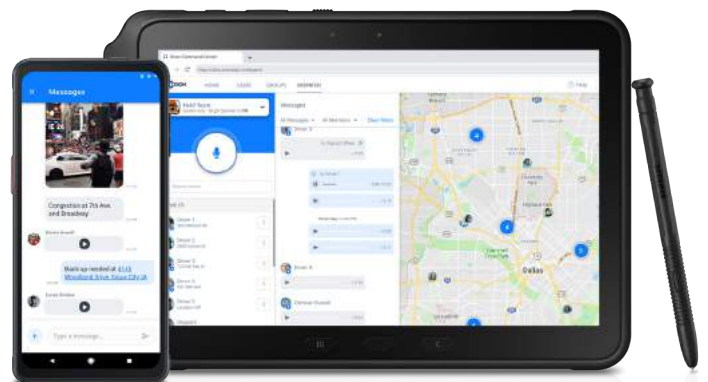

Limitless Scalability

Connect with via LTE, private LTE (CBRS) or Wi-Fi.

The Orion-powered Galaxy XCover Pro and Galaxy Tab Active Pro offer improved safety and productivity to the deskless workforce.