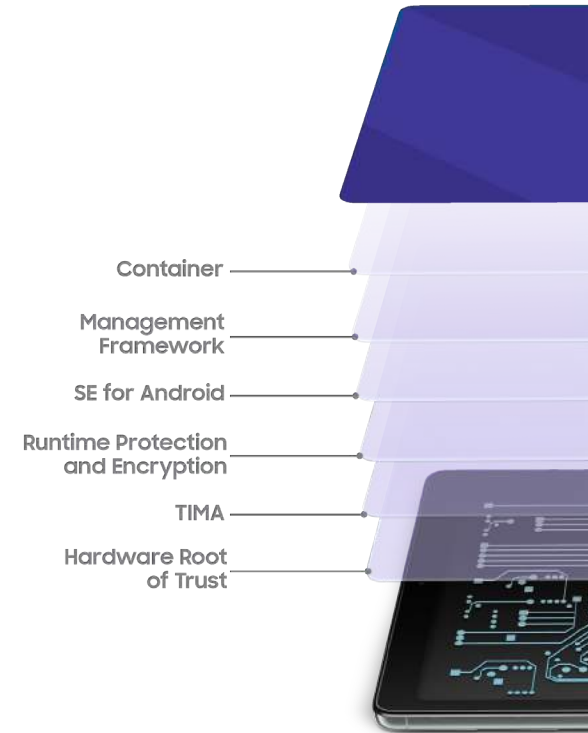

Total care. Total assurance. Total control.

- Samsung Care+ for Business has your back with hassle-free device repairs, an extended warranty of up to three years with coverage for accidental damages, plus real-time technical support.