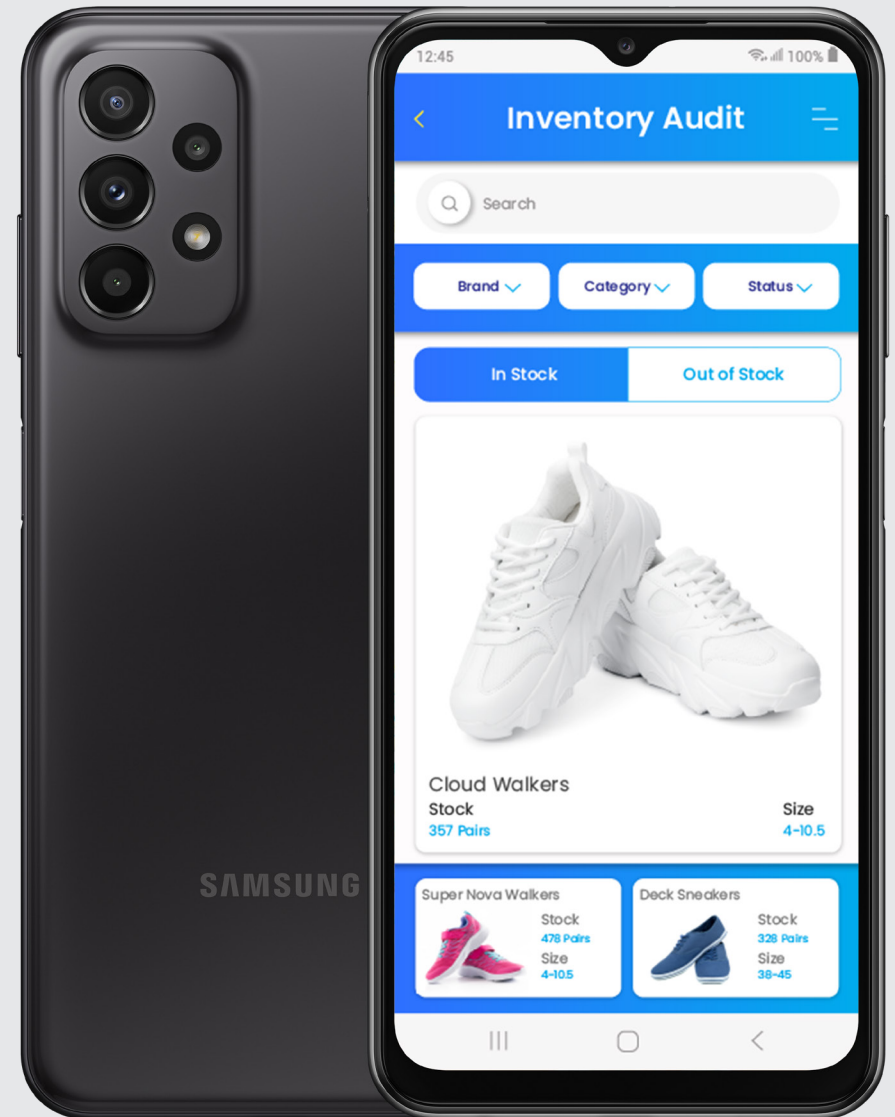

SAMSUNG

Your business go-to for innovation and affordability

Affordability doesn't have to mean compromise

The sleek and durable design is comfortable in any professional setting, along with a screen and camera that are ready for sharp and clear videoconferencing.

A phone that's always ready to work

Galaxy A23 5G smartphone features fast 5G, a long-lasting intelligent battery and memory that's expandable up to 1TB.

It's the complete package

Galaxy A23 5G works seamlessly with the complete Galaxy ecosystem. Knox security helps protect data. And Samsung Care+ for Business offers extended peace of mind.

samsung.com/galaxyforbusiness

Galaxy A23 5G

T | T-MOBILE
FOR BUSINESS