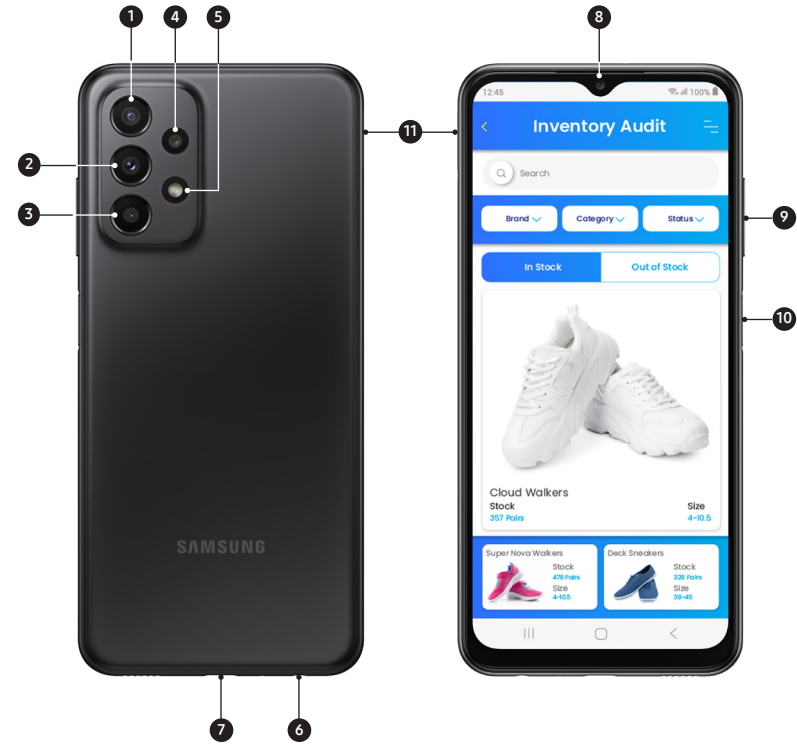

Scan, shoot and videoconference on the go

- Sharp videoconferencing, crisp photos and videos, easy QR and barcode scanning
- Quad-lens camera: Main 50MP, Ultra-Wide 5MP, Macro 2MP, Depth 2MP
- Front 8MP

8MP (F2.0, 1.12 um)
Front Camera

5MP (F2.2)
Ultra-Wide Camera

50MP (F1.8)
Main Camera

2MP (F2.4)
Depth Camera

Flash

2MP (F2.4)
Macro Camera

Galaxy A23 5G

Specifications		A23 5G	
Display	Screen Size and Type ¹	6.6" FHD+ LCD	
	Resolution	1080 x 2400	
	Refresh Rate	120Hz (Seamless)	
	Aspect Ratio	20:9	
Processor	Others	Gorilla Glass 5	
	Chipset	Qualcomm Snapdragon 695 5G	
	CPU Cores and Speed	2 x 2.2GHz + 6 x 1.7GHz	
Memory	RAM ²	4GB	
	Storage ³	64GB	
	Number of SIM	Single Sim	
	SIM Slot Type	Nano SIM + MicroSD	
Camera	External Memory Support ⁴	Yes (Up to 1TB)	
	Rear	Main Camera	50MP (F1.8)
		Ultra Wide Camera	5MP (F2.2)
		Tele Camera	N/A
		Macro Camera	2MP (F2.4)
		Depth Camera	2MP (F2.4)
		Rear Camera Video Recording Resolution	N/A
	Rear Cameras Features	N/A	
	Front	Main	8MP (F2.0, 1.12 um)
	Battery	Battery Capacity (mAh, Typical)	5,000
Fast Charge ⁵		25 Watts	
Physical Specifications	Biometric (Fingerprint)	Side Fingerprint Sensor	
	Dimension (HxWxD)	6.5" x 3" x 0.3" (165.4 x 76.9 x 8.4 mm)	
Connectivity	Weight	7 oz. (199 g.)	
	5G ^{6,7}	Sub-6	
	Wi-Fi	Yes	
	Bluetooth	Yes	
	NFC	Yes	
	Earjack	Yes	
	Other	USB 2.0	
Audio and Video	OS	Android 12 (S)	
	OS Update	2 Years	
	OS Security Update	4 Years	
	Samsung Pay	Yes	
	Stereo Support	Single Speaker	

Device Layout

1. Ultra Wide Camera
2. Main Camera
3. Depth Camera
4. Macro Camera
5. Flash
6. Earjack
7. USB Type C
8. Front Camera
9. Volume Keys
10. Power + Fingerprint
11. Nano SIM + MicroSD

Learn More samsung.com/galaxyforbusiness insights.samsung.com Samsung Galaxy A23 5G