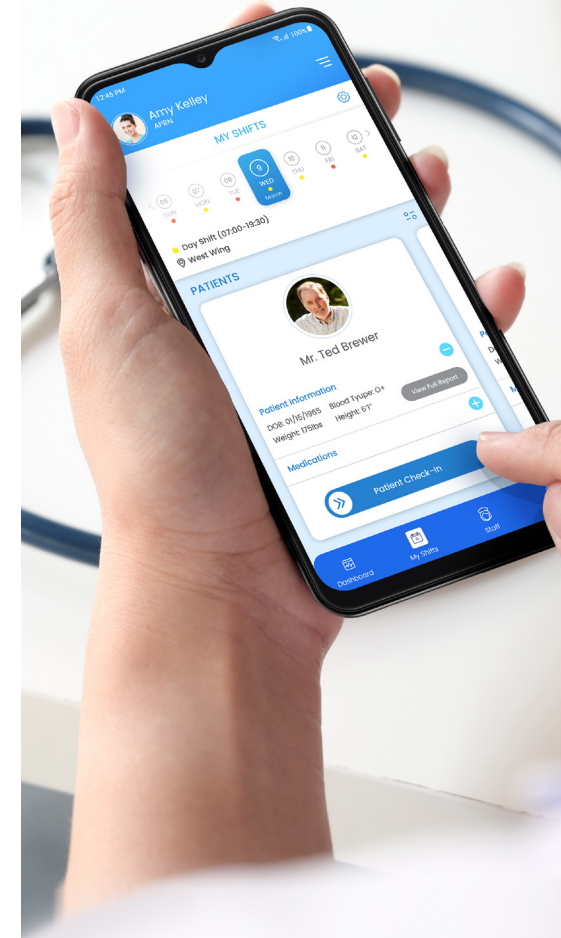

- Octa-core processor delivers the speed to help tackle any task

Expandable storage for growing businesses

- 32GB of internal memory, expandable to an additional 1TB with microSD card³
- Plenty of space to keep your important information with you

Unlock greater flexibility

Unlocked Galaxy A13 smartphones

- Choose your carrier, or choose no carrier⁴
- No carrier apps pre-loaded, so Galaxy A13 smartphones perform at peak efficiency

It's the complete package

The business day in sync

- Galaxy ecosystem allows you to work seamlessly across your phone, tablet and laptop
- Connect Galaxy Buds Pro and smoothly switch from video conferences to connecting with colleagues
- Quick Share allows you to transfer large files instantly

We're serious about business security

- Knox helps protect your business data with multilayered security
- Secure Folder keeps your personal apps and data separate from work
- Private Share lets you set time limits or expiration dates on shared files⁵
- Two years of OS upgrades and four years of Security Maintenance Release updates included

Total care, total reassurance, total control

- Samsung Care+ for Business offers an extended warranty,⁶ coverage for accidental damages, and hassle-free device repairs
- Real-time support from dedicated technical specialists and professional engineers can assist you with everything from device deployment to expedited exchanges