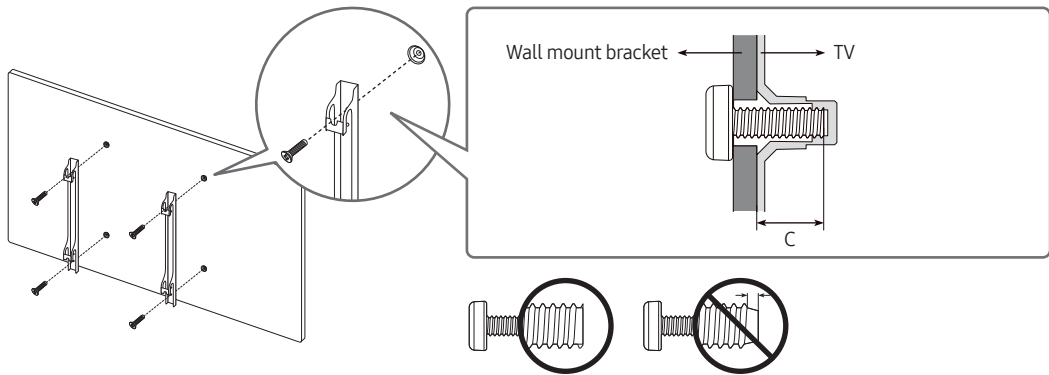

2020 TU7000 Series TV Mounting Guide

Mounting the TV on a wall

If you mount this TV on a wall, follow the instructions exactly as set out by the manufacturer. If it is not correctly mounted, the TV may slide or fall and cause serious injury to a child or adult and serious damage to the TV.

- Refer to the installation manual included with the Samsung wall mount kit.
- You can mount the TV on the wall using a wall mount kit (sold separately).

- Samsung Electronics is not responsible for any damage to the product or injury to yourself or others if you choose to install the wall mount on your own.
- To order the wall mount kit, contact Samsung service center at 1-800-SAMSUNG (1-800-726-7864).
- You can install your wall mount on a solid wall perpendicular to the floor. Before attaching the wall mount to surfaces other than plaster board, contact your nearest dealer for additional information. If you install the TV on a ceiling or slanted wall, it may fall and result in severe personal injury.
- When installing a wall mount kit, we recommend you fasten all four VESA screws.
- If you want to install a wall mount kit that attaches to the wall using two top screws only, be sure to use a Samsung wall mount kit that supports this type of installation. (You may not be able to purchase this type of wall mount kit, depending on the geographical region.)
- Standard dimensions for wall mount kits are shown in the table below.
- If you are installing a third-party wall mount, note that the length of the screws you can use to attach the TV to the wall mount is shown in column C in the table below.

TV size in inches	VESA screw hole specs (A * B) in millimeters	C (mm)	Standard Screw	Quantity	
43-55	200 x 200	20-22	M8	4	
58-70	400 x 300				
75	400 x 400				
82	600 x 400