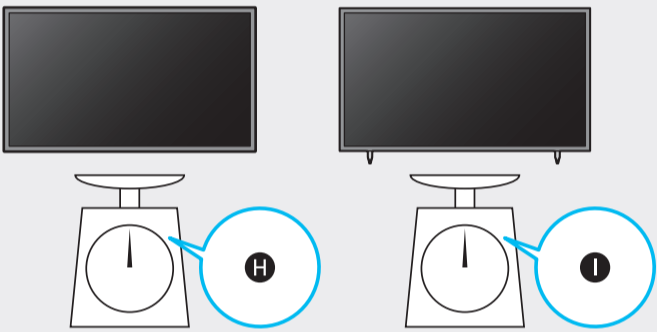

	VESA A x B (mm)	C (mm)	D x 4	E (mm)	F (inches)	G (inches)	H (inches)
QN55LS03A	200 x 200	10-12	M8	1.25	9.5	20.4	10.5
QN65LS03A	400 x 300				10.5	20.8	10.4

SAMSUNG

QUICK SETUP GUIDE

Scan this QR code with your smart phone to see helpful videos.