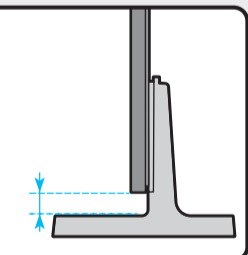

	VESA A x B (mm)	C (mm)	D x 4	E (mm)	F (inches)	G (inches)	H (inches)
QN55LS03A	200 x 200	10-12	M8	1.25	9.5	20.4	10.5
QN65LS03A	400 x 300				10.5	20.8	10.4

SAMSUNG

QUICK SETUP GUIDE

Scan this QR code with your smart phone to see helpful videos.

55"

65"

1

2

2-1

2-2

3

4