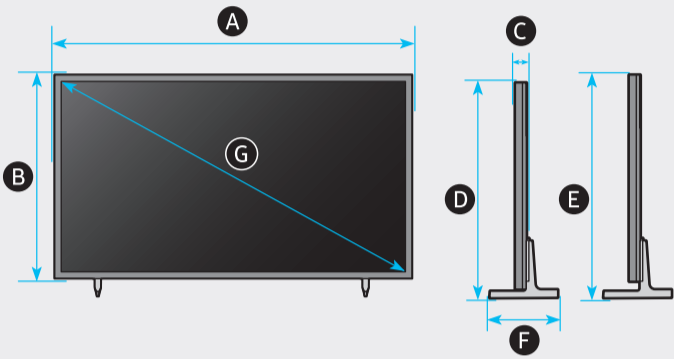

5

6

	A	B	C	D	E	F	G	H	I
QN55LS03A	48.7 inches (1237.9 mm)	27.9 inches (708.8 mm)	1.0 inches (24.9 mm)	29.3 inches (743.4 mm)	30.3 inches (768.4 mm)	9.0 inches (227.8 mm)	54.6 inches	36.6 lbs (16.6 kg)	37.5 lbs (17.0 kg)
QN65LS03A	57.4 inches (1456.8 mm)	32.8 inches (831.9 mm)	1.0 inches (24.9 mm)	34.2 inches (868.9 mm)	35.2 inches (893.9 mm)	10.3 inches (260.9 mm)	64.5 inches	48.7 lbs (22.1 kg)	49.6 lbs (22.5 kg)

	VESA A x B (mm)	C (mm)	D x 4	E (mm)	F (inches)	G (inches)	H (inches)
QN55LS03A	200 x 200	10-12	M8	1.25	9.5	20.4	10.5
QN65LS03A	400 x 300				10.5	20.8	10.4

SAMSUNG

QUICK SETUP GUIDE

Scan this QR code with your smart phone to see helpful videos.

55"

65"

1

2

2-1

2-2

3

4