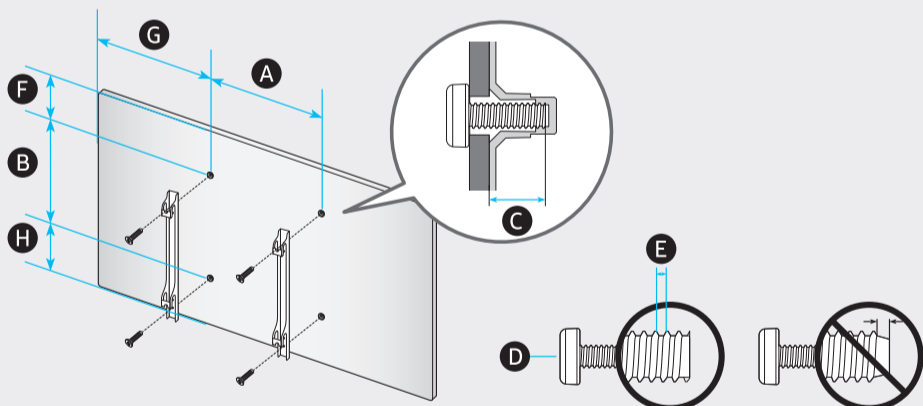

5

6

	A	B	C	D	E	F	G	H	I
QN55LS03A	48.7 inches (1237.9 mm)	27.9 inches (708.8 mm)	1.0 inches (24.9 mm)	29.3 inches (743.4 mm)	30.3 inches (768.4 mm)	9.0 inches (227.8 mm)	54.6 inches	36.6 lbs (16.6 kg)	37.5 lbs (17.0 kg)
QN65LS03A	57.4 inches (1456.8 mm)	32.8 inches (831.9 mm)	1.0 inches (24.9 mm)	34.2 inches (868.9 mm)	35.2 inches (893.9 mm)	10.3 inches (260.9 mm)	64.5 inches	48.7 lbs (22.1 kg)	49.6 lbs (22.5 kg)

	VESA A x B (mm)	C (mm)	D x 4	E (mm)	F (inches)	G (inches)	H (inches)
QN55LS03A	200 x 200	10-12	M8	1.25	9.5	20.4	10.5
QN65LS03A	400 x 300				10.5	20.8	10.4

SAMSUNG

QUICK SETUP GUIDE

Scan this QR code with your smart phone to see helpful videos.

55"

65"

1

2

2-1

2-2

3

4