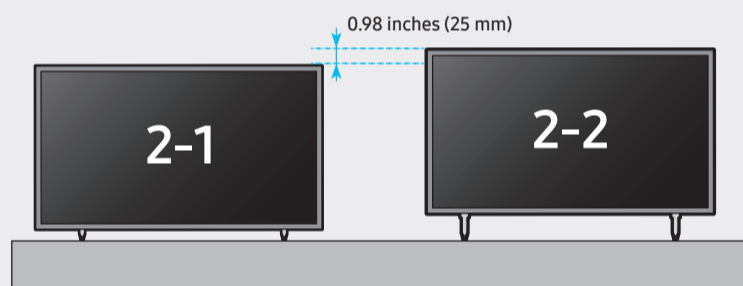

	VESA A x B (mm)	C (mm)	D x 4	E (mm)	F (inches)	G (inches)	H (inches)
QN55LS03A	200 x 200	10-12	M8	1.25	9.5	20.4	10.5
QN65LS03A	400 x 300				10.5	20.8	10.4

SAMSUNG

QUICK SETUP GUIDE

Scan this QR code with your smart phone to see helpful videos.

55"

65"

1

2

2-1

2-2

3

4