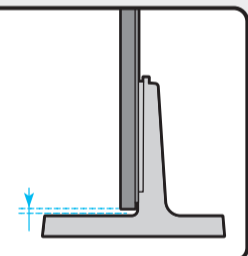

	VESA A x B (mm)	C (mm)	D x 4	E (mm)	F (inches)	G (inches)	H (inches)
QN55LS03A	200 x 200	10-12	M8	1.25	9.5	20.4	10.5
QN65LS03A	400 x 300				10.5	20.8	10.4

SAMSUNG

QUICK SETUP GUIDE

Scan this QR code with your smart phone to see helpful videos.

55"

65"

1

2

2-1

2-2

3

4