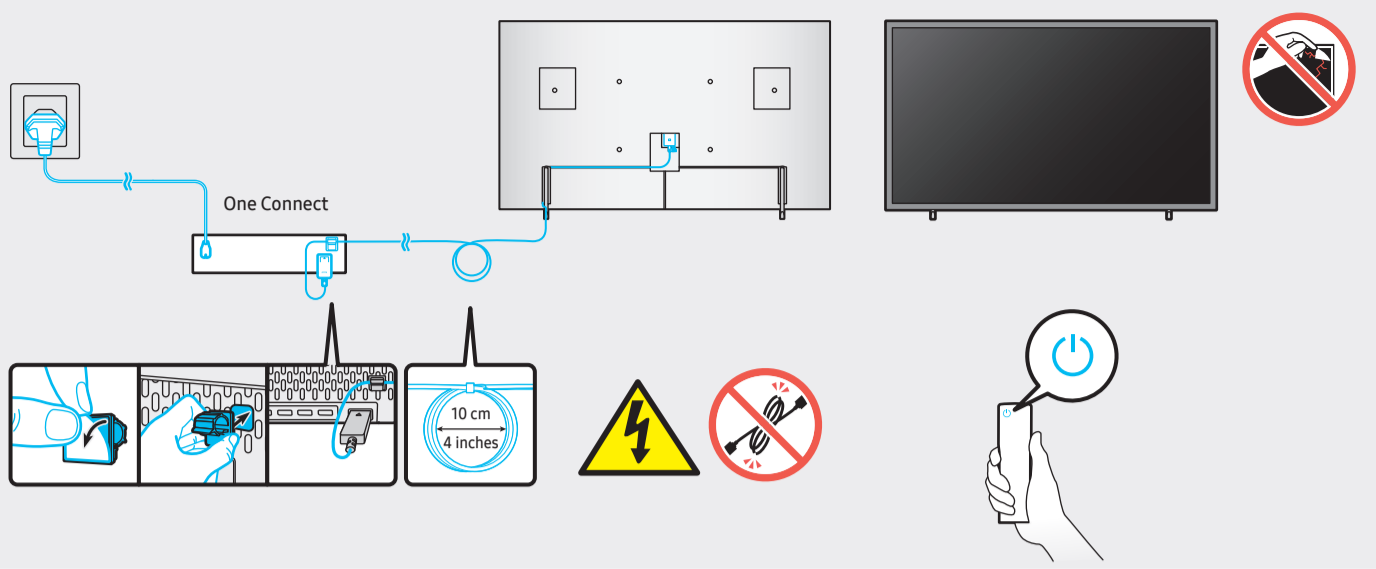

5

6

	A	B	C	D	E	F	G	H	I
QN55LS03A	48.7 inches (1237.9 mm)	27.9 inches (708.8 mm)	1.0 inches (24.9 mm)	29.3 inches (743.4 mm)	30.3 inches (768.4 mm)	9.0 inches (227.8 mm)	54.6 inches	36.6 lbs (16.6 kg)	37.5 lbs (17.0 kg)
QN65LS03A	57.4 inches (1456.8 mm)	32.8 inches (831.9 mm)	1.0 inches (24.9 mm)	34.2 inches (868.9 mm)	35.2 inches (893.9 mm)	10.3 inches (260.9 mm)	64.5 inches	48.7 lbs (22.1 kg)	49.6 lbs (22.5 kg)

	VESA A x B (mm)	C (mm)	D x 4	E (mm)	F (inches)	G (inches)	H (inches)
QN55LS03A	200 x 200	10-12	M8	1.25	9.5	20.4	10.5
QN65LS03A	400 x 300				10.5	20.8	10.4

SAMSUNG

QUICK SETUP GUIDE

Scan this QR code with your smart phone to see helpful videos.

55"

65"